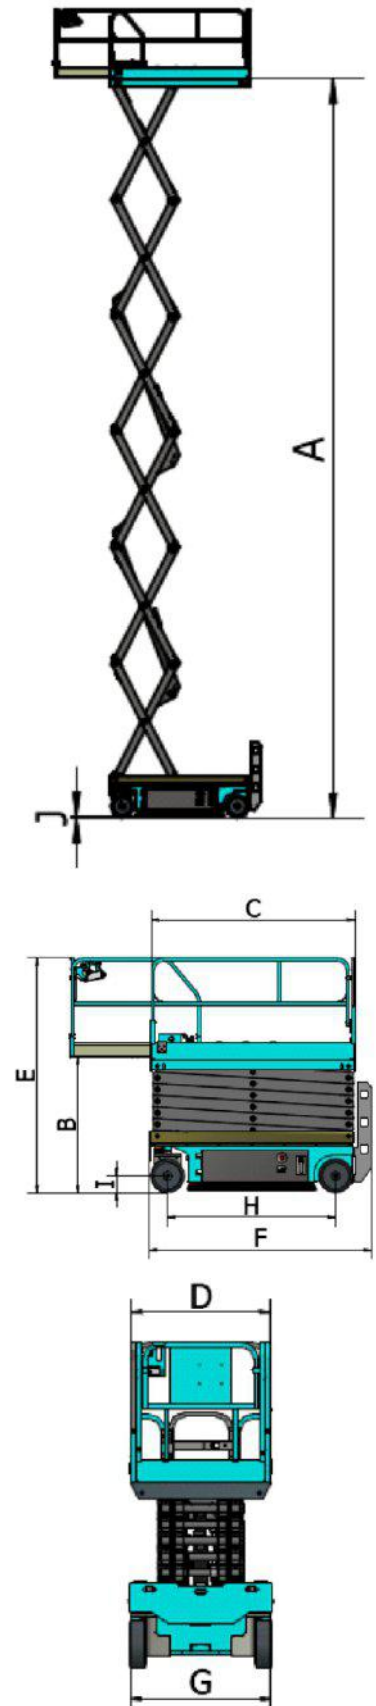

SWSL1412HD

Electric Hydraulic-drive Scissor-type Aerial Work Platform

SUNWARD

Dimension

Working height*		14m
A	Platform height maximum	12m
B	Platform height (stowed)	1.49m
C	Platform length	2.27m
	Slide-out platform extension deck	0.9m
D	Platform width	1.15m
E	Stowed height (rails up)	2.63m
	Stowed height (rails down)	2.09m
F	Overall length	2.47m
G	Overall width	1.17m
H	Wheelbase	1.87m
I	Ground clearance (stowed)	0.11m
J	Ground clearance (raised)	0.02m

Performance

Lift capacity	320kg
Lift capacity (extension deck)	113kg
Max. Occupants	2
Drive speed (stowed)	3.2km/h
Drive speed (elevated)	0.8km/h
Turning radius (inside)	0m
Turning radius (outside)	2.2m
Raise / lower speed	62s / 42s
Gradeability**	25%
Max. allowable working angle (lateral / longitudinal)	1.5° / 3°
Controls	Proportional
Wheel driver	Dual front wheel
Multiple disc brakes	Dual rear wheel
Tires	381mm×129mm
Battery	4×12V/300Ah
Charger	24V/30A
Weight	2980kg

* Working height is equal to Platform height plus 2m.

** Climbing ability is suitable for driving on slopes; Refer to Operator Manual for slope level.

SWSL1412HD

Electric Hydraulic-drive Scissor-type Aerial Work Platform

Standard features

◆ Proportional control	◆ Extended platform	◆ Folding guardrails platform	◆ Self-lock gate on platform
◆ Solid tire	◆ Hour meter	◆ Standard transport forklift hole	◆ Safety maintenance support rod
◆ Horn	◆ Flashing beacon	◆ Action beep	◆ Dual front wheel drive
◆ Pit protection device	◆ Emergency descent system	◆ Emergency stop button	◆ Automatic brakes system
◆ Tilt sensor with alarm	◆ Charging protection system	◆ Fault diagnosis system	◆ Overload protection system